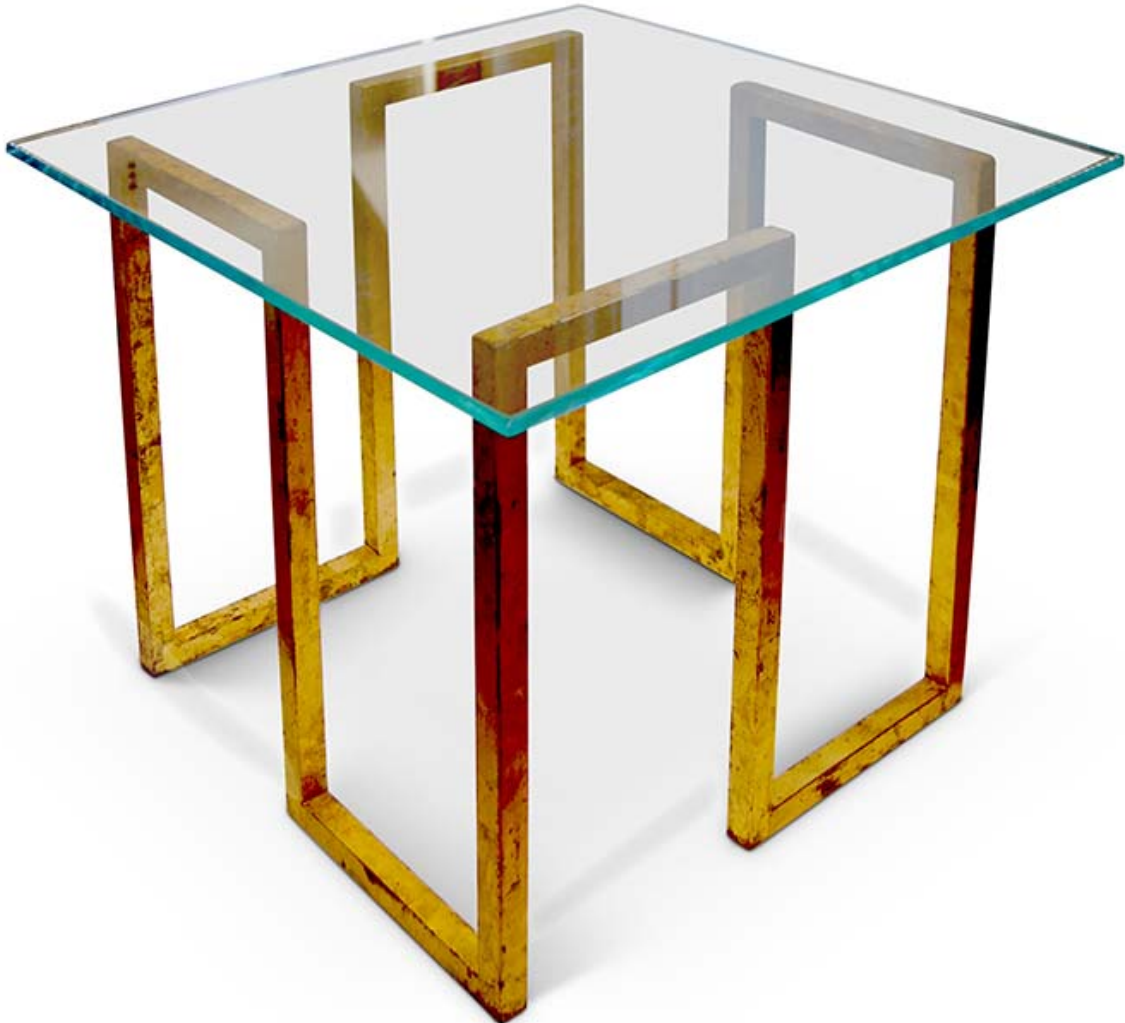

# BAC

EST. 2001

Jean Royère(1902-1981)  
*Continuum* coffee/occasional table  
Cube form base  
Continuous Greek meander pattern  
Gilded iron, glass top  
France, mid-1950s

Base 15.6 in. (40 cm) H/W/D  
Top 19.6 in. (50 cm)