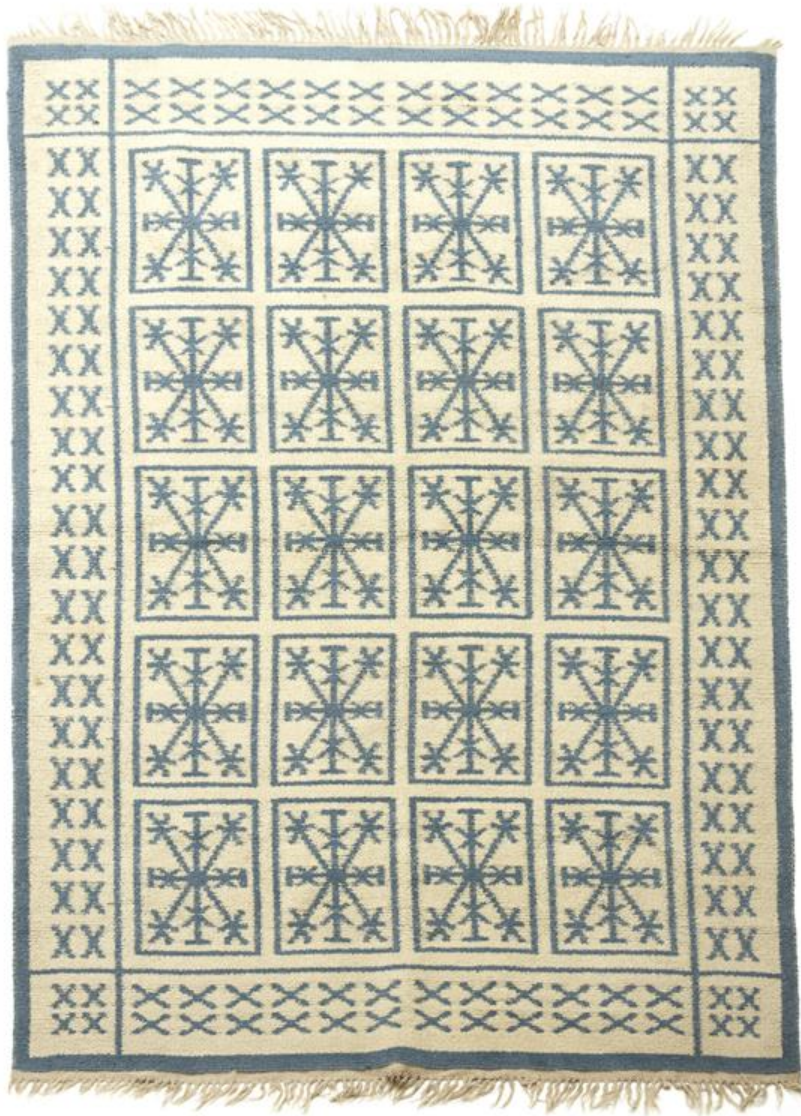

# BAC

EST. 2001

Reversible pile carpet with gridded snowflake pattern in light blue and ivory

Wool

Sweden mid-20<sup>th</sup> century

75 in. (191 cm) x 50 in. (127 cm)