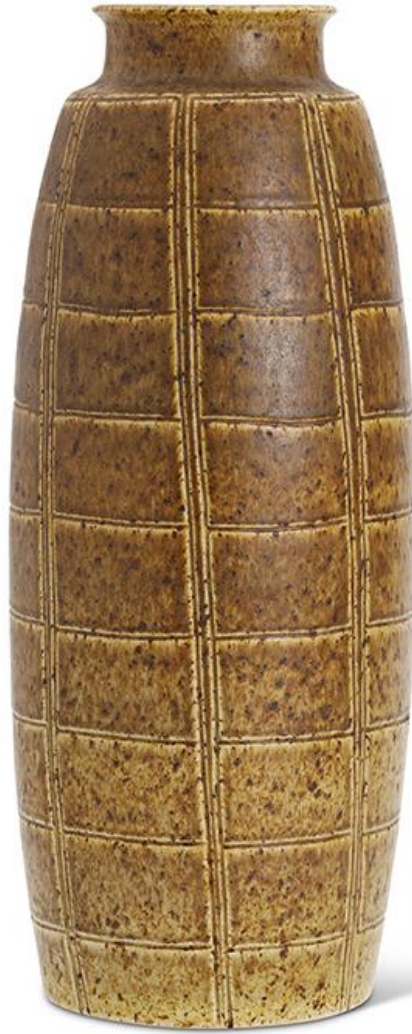

BAC
EST. 2001

Søholm Stentøj
Brutalist/Danish Modern vase
Large gently swelling form with flared mouth
Carved windowpane pattern
Sandy brown with dark brown stippling
Glazed stoneware
Denmark, 1960s-1970s
Impressed pottery mark

18 in. (46 cm) H x 7 in. (18 cm) D / #OSOH106