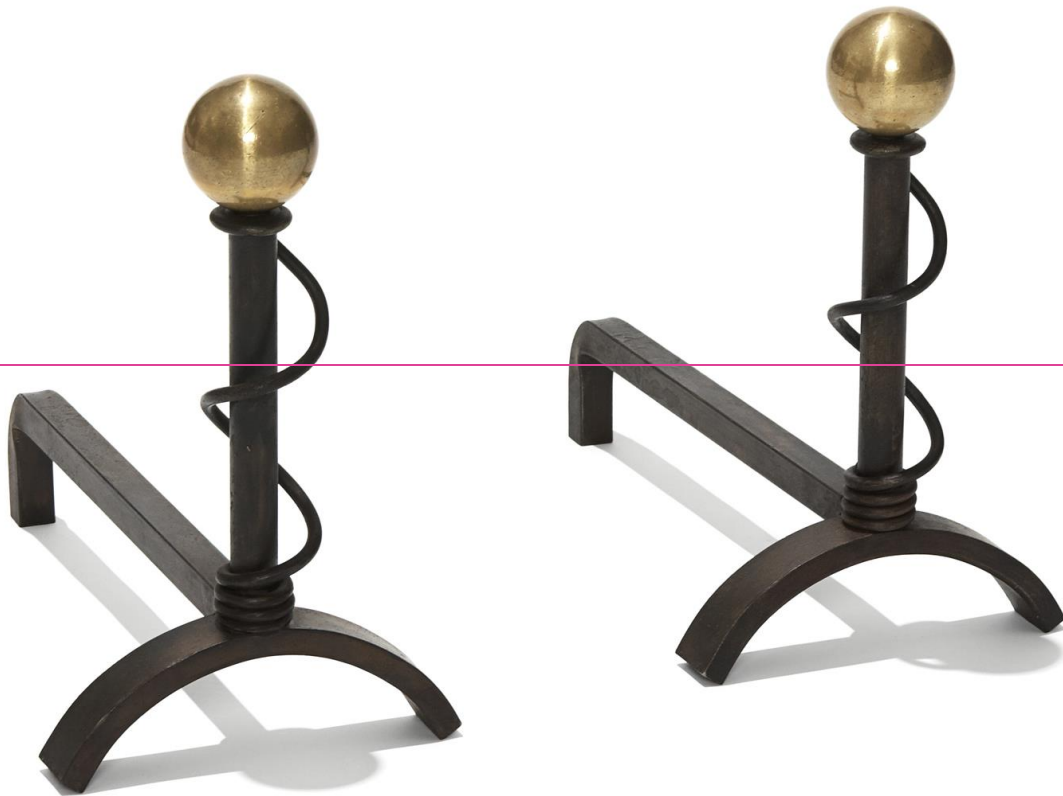

BAC

EST. 2001

Jean Royère (1902-1984)

Pair of andirons

~~Spiral with spiraling detail to stands~~

~~Brass sphere finials~~

~~Wrought blackened wrought iron with brass finial~~

France, late 1940s

12 in. (30 cm) H x 8 in. (20 cm) W x 13 in. (33 cm) L

Formatted: Ex

Formatted: R