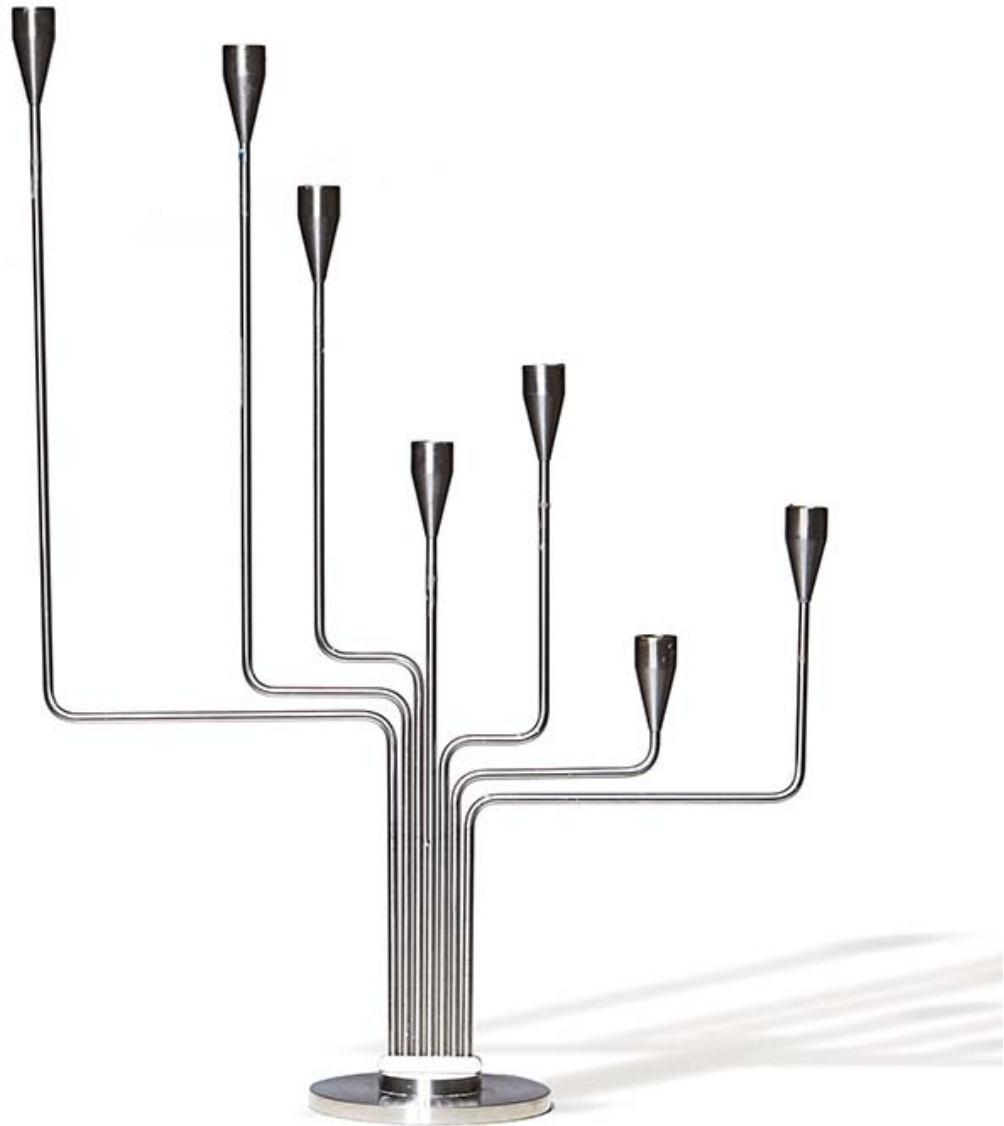

BAC

EST. 2001

Piet Hein (1905-1996)
"Ursus Major" candelabra
With set of bobèche rings
Stainless steel
Denmark, designed 1953

22.5 in. (57 cm) H