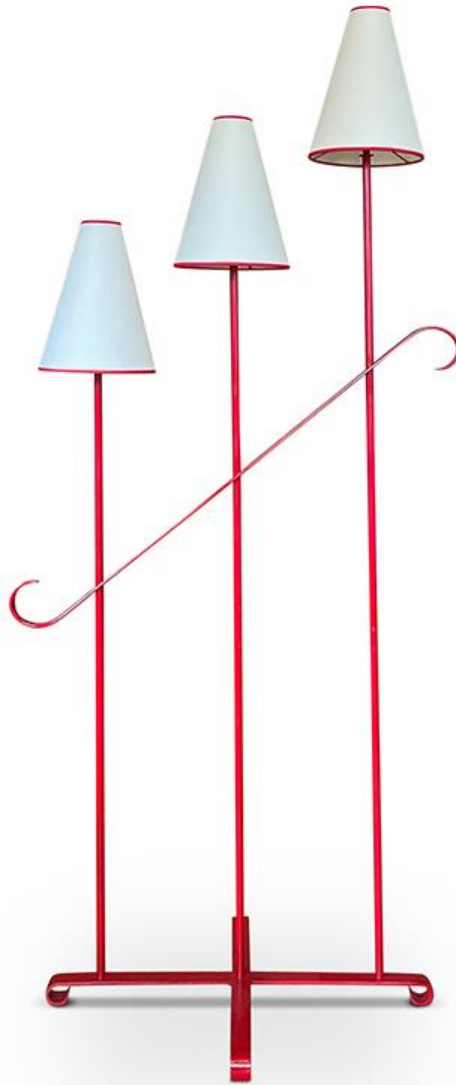

**BAC**  
EST. 2001

Jean Royère (1902-1981)  
"Clé del Sol" standing lamp  
Three sockets atop ascending stands  
Scrolled brace  
Cross form base on scroll feet  
Painted iron; France, 1940s

59.5 in. (151 cm) H overall x 28 (71 cm) W scroll / 23 in. (58 cm) W base x 18 in. (46 cm) D base  
#JRO110