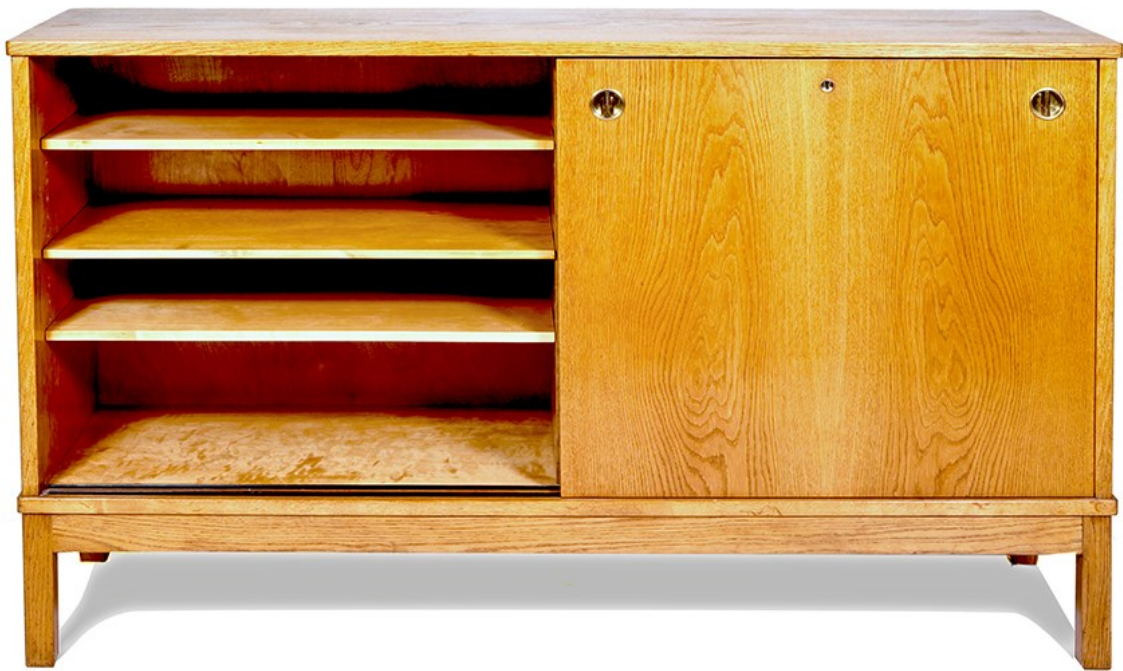

Peder Moos (1906-1991)

Unique sideboard with sliding doors

Interior two columns of adjustable shelving with two drawers on the upper right side

Commissioned by Professor Erik Hohwü-Christensen

Limed oak, birch, bronze pulls

Denmark, 1936, signed and dated

Also available from the original suite:

Dining table in solid oak with engaged extensions

36 in. (91 cm) H x 56 in. (142 cm) L x 16.5 (42 cm) W

BAC

EST. 2001

Peder Moos (1906-1991)

Unique sideboard with sliding doors

Interior two columns of adjustable shelving with two drawers on the upper right side

Commissioned by Professor Erik Hohwü-Christensen

Solid oak, birch, bronze pulls

Denmark, 1936, signed and dated

Also available from the original suite:

Dining table in solid oak with engaged extensions

36 in. (91 cm) H x 56 in. (142 cm) L x 16.5 (42 cm) W